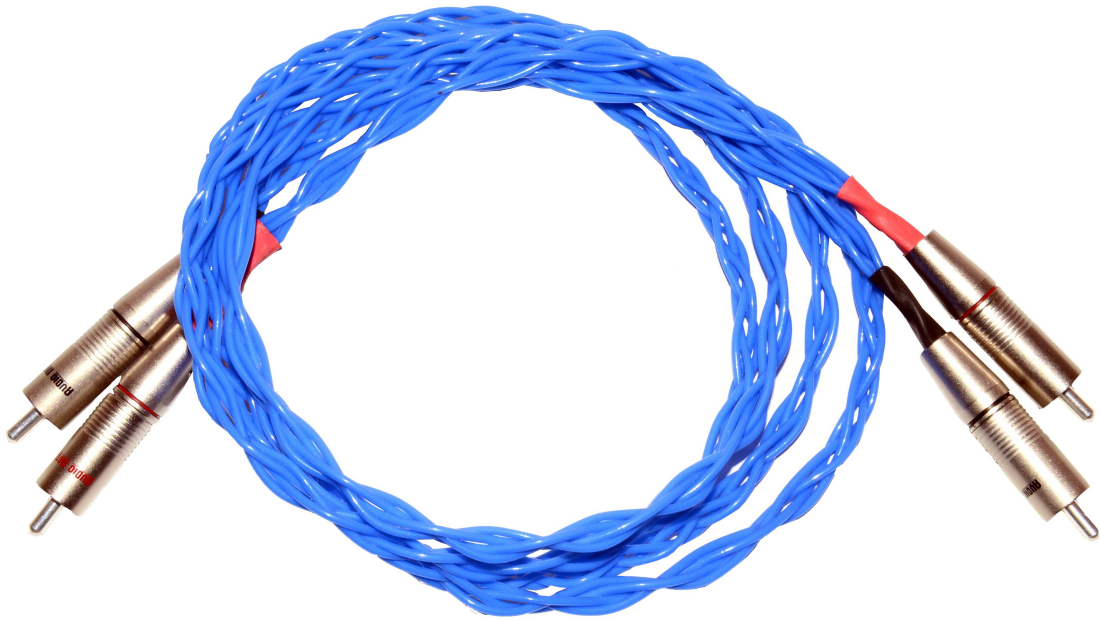

## Glasshouse Interconnect Kit No. 7

## Glasshouse Interconnect Kit No. 7

Weaved with ends heatshrink ready for wiring to RCA plugs

Glasshouse Interconnect Kit No. 7  
Weaved with ends wired to RCA plugs