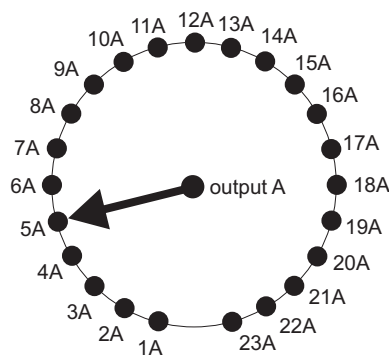

# Seiden 1 pole 23 way switch

note position of locator lug

INPUTS 1 to 23 CLOCKWISE ROTATION OF KNOB

Panel Cutout