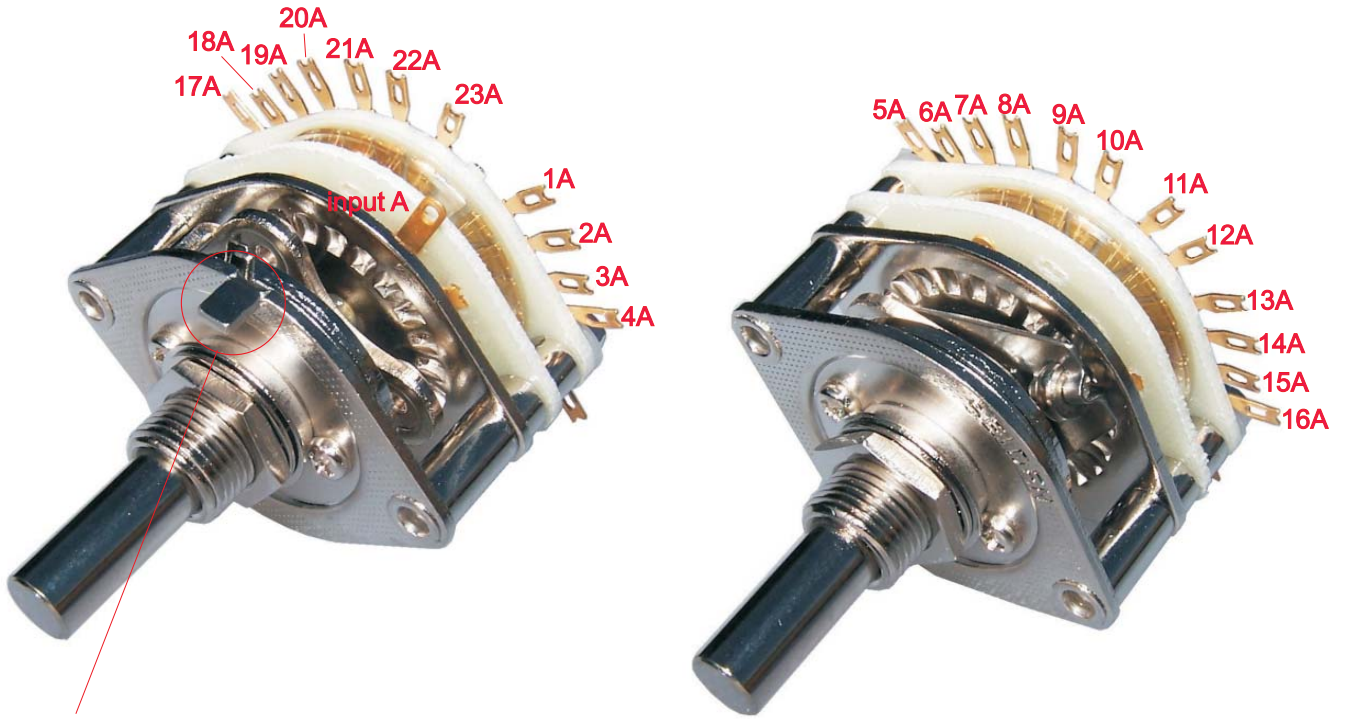

# Seiden 1 pole 23 way switch

note position of locator lug

INPUTS 1 to 23 CLOCKWISE ROTATION OF KNOB

Panel Cutout